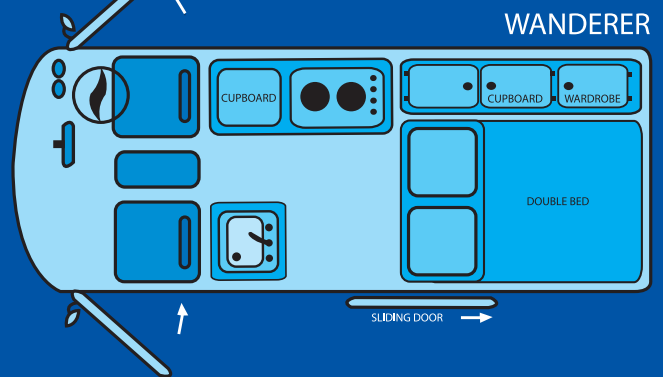

all seasons
campervans

MOTORHOME LAYOUTS

HiTop / Poptop

Iveco

1800 226 737
1800 camper

www.camper.com.au