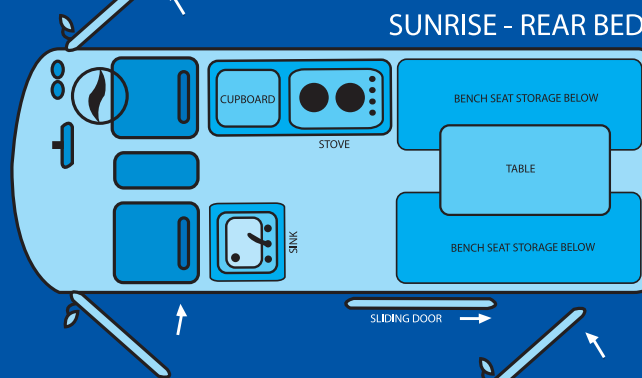

all seasons
campervans

MOTORHOME LAYOUTS

HiTop / Poptop

Iveco

1800 226 737
1800 camper

www.camper.com.au