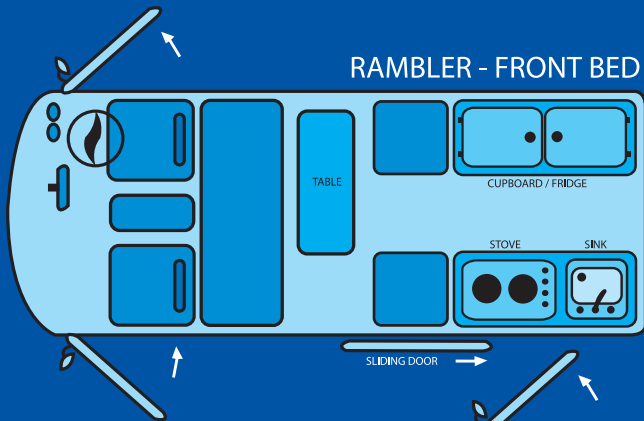

all seasons
campervans

MOTORHOME LAYOUTS

HiTop / Poptop

Iveco

1800 226 737
1800 camper

www.camper.com.au