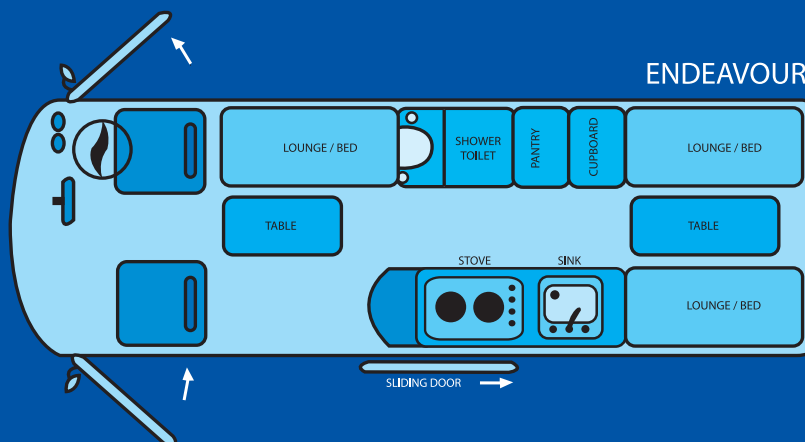

all seasons
campervans

MOTORHOME LAYOUTS

HiTop / Poptop

Iveco

1800 226 737
1800 camper

www.camper.com.au